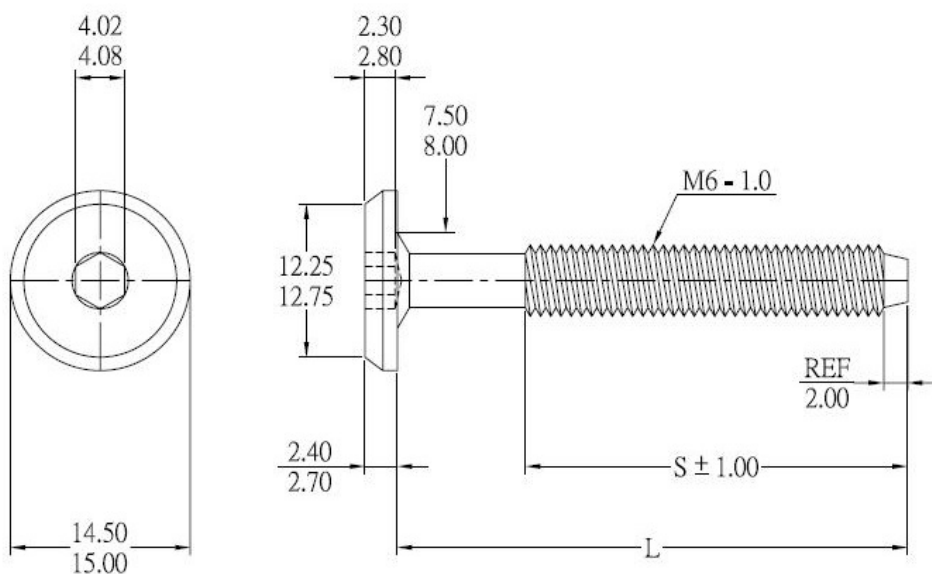

PRODUCT SHEET

Description:

Fifteen Screw, M6x50mm (48+2), YZP, Conical

Item number:

12.01.041-2

Units	Box	Carton	HS Code	Barcode
Pcs.		1300	7318155898	
				5704866508704

L	M6x20mm (18+2)
L	M6x25mm (23+2)
L	M6x30mm (28+2)
L	M6x35mm (33+2)
L	M6x40mm (38+2)
L	M6x45mm (43+2)
L	M6x50mm (48+2)
L	M6x60mm (58+2)
L	M6x65mm (63+2)
L	M6x70mm (68+2)
L	M6x80mm (78+2)
L	M6x90mm (88+2)